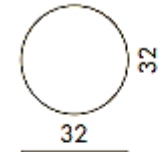

Brand: **KARTELL**

Item type: 3 Element Drawer

Item code: 5970/GI

Designer: Anna Castelli Ferrieri

Color: Yellow

Dimension: Ø32 x 58 cm

Please click the link for more option and finishes:

https://www.kartell.com/IT/it/raccolta-predefinita-per-i-prodotti/componibili/05970?variantName=x_colorVariant&variantValue=G1