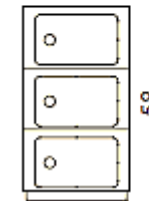

Brand: **KARTELL**

Item type: 3 Element Drawer

Item code: 5970/GI

Designer: Anna Castelli Ferrieri

Color: Yellow

Dimension: Ø32 x 58 cm

Please click the link for more option and finishes:

https://www.kartell.com/IT/it/raccolta-predefinita-per-i-prodotti/componibili/05970?variantName=x_colorVariant&variantValue=G1